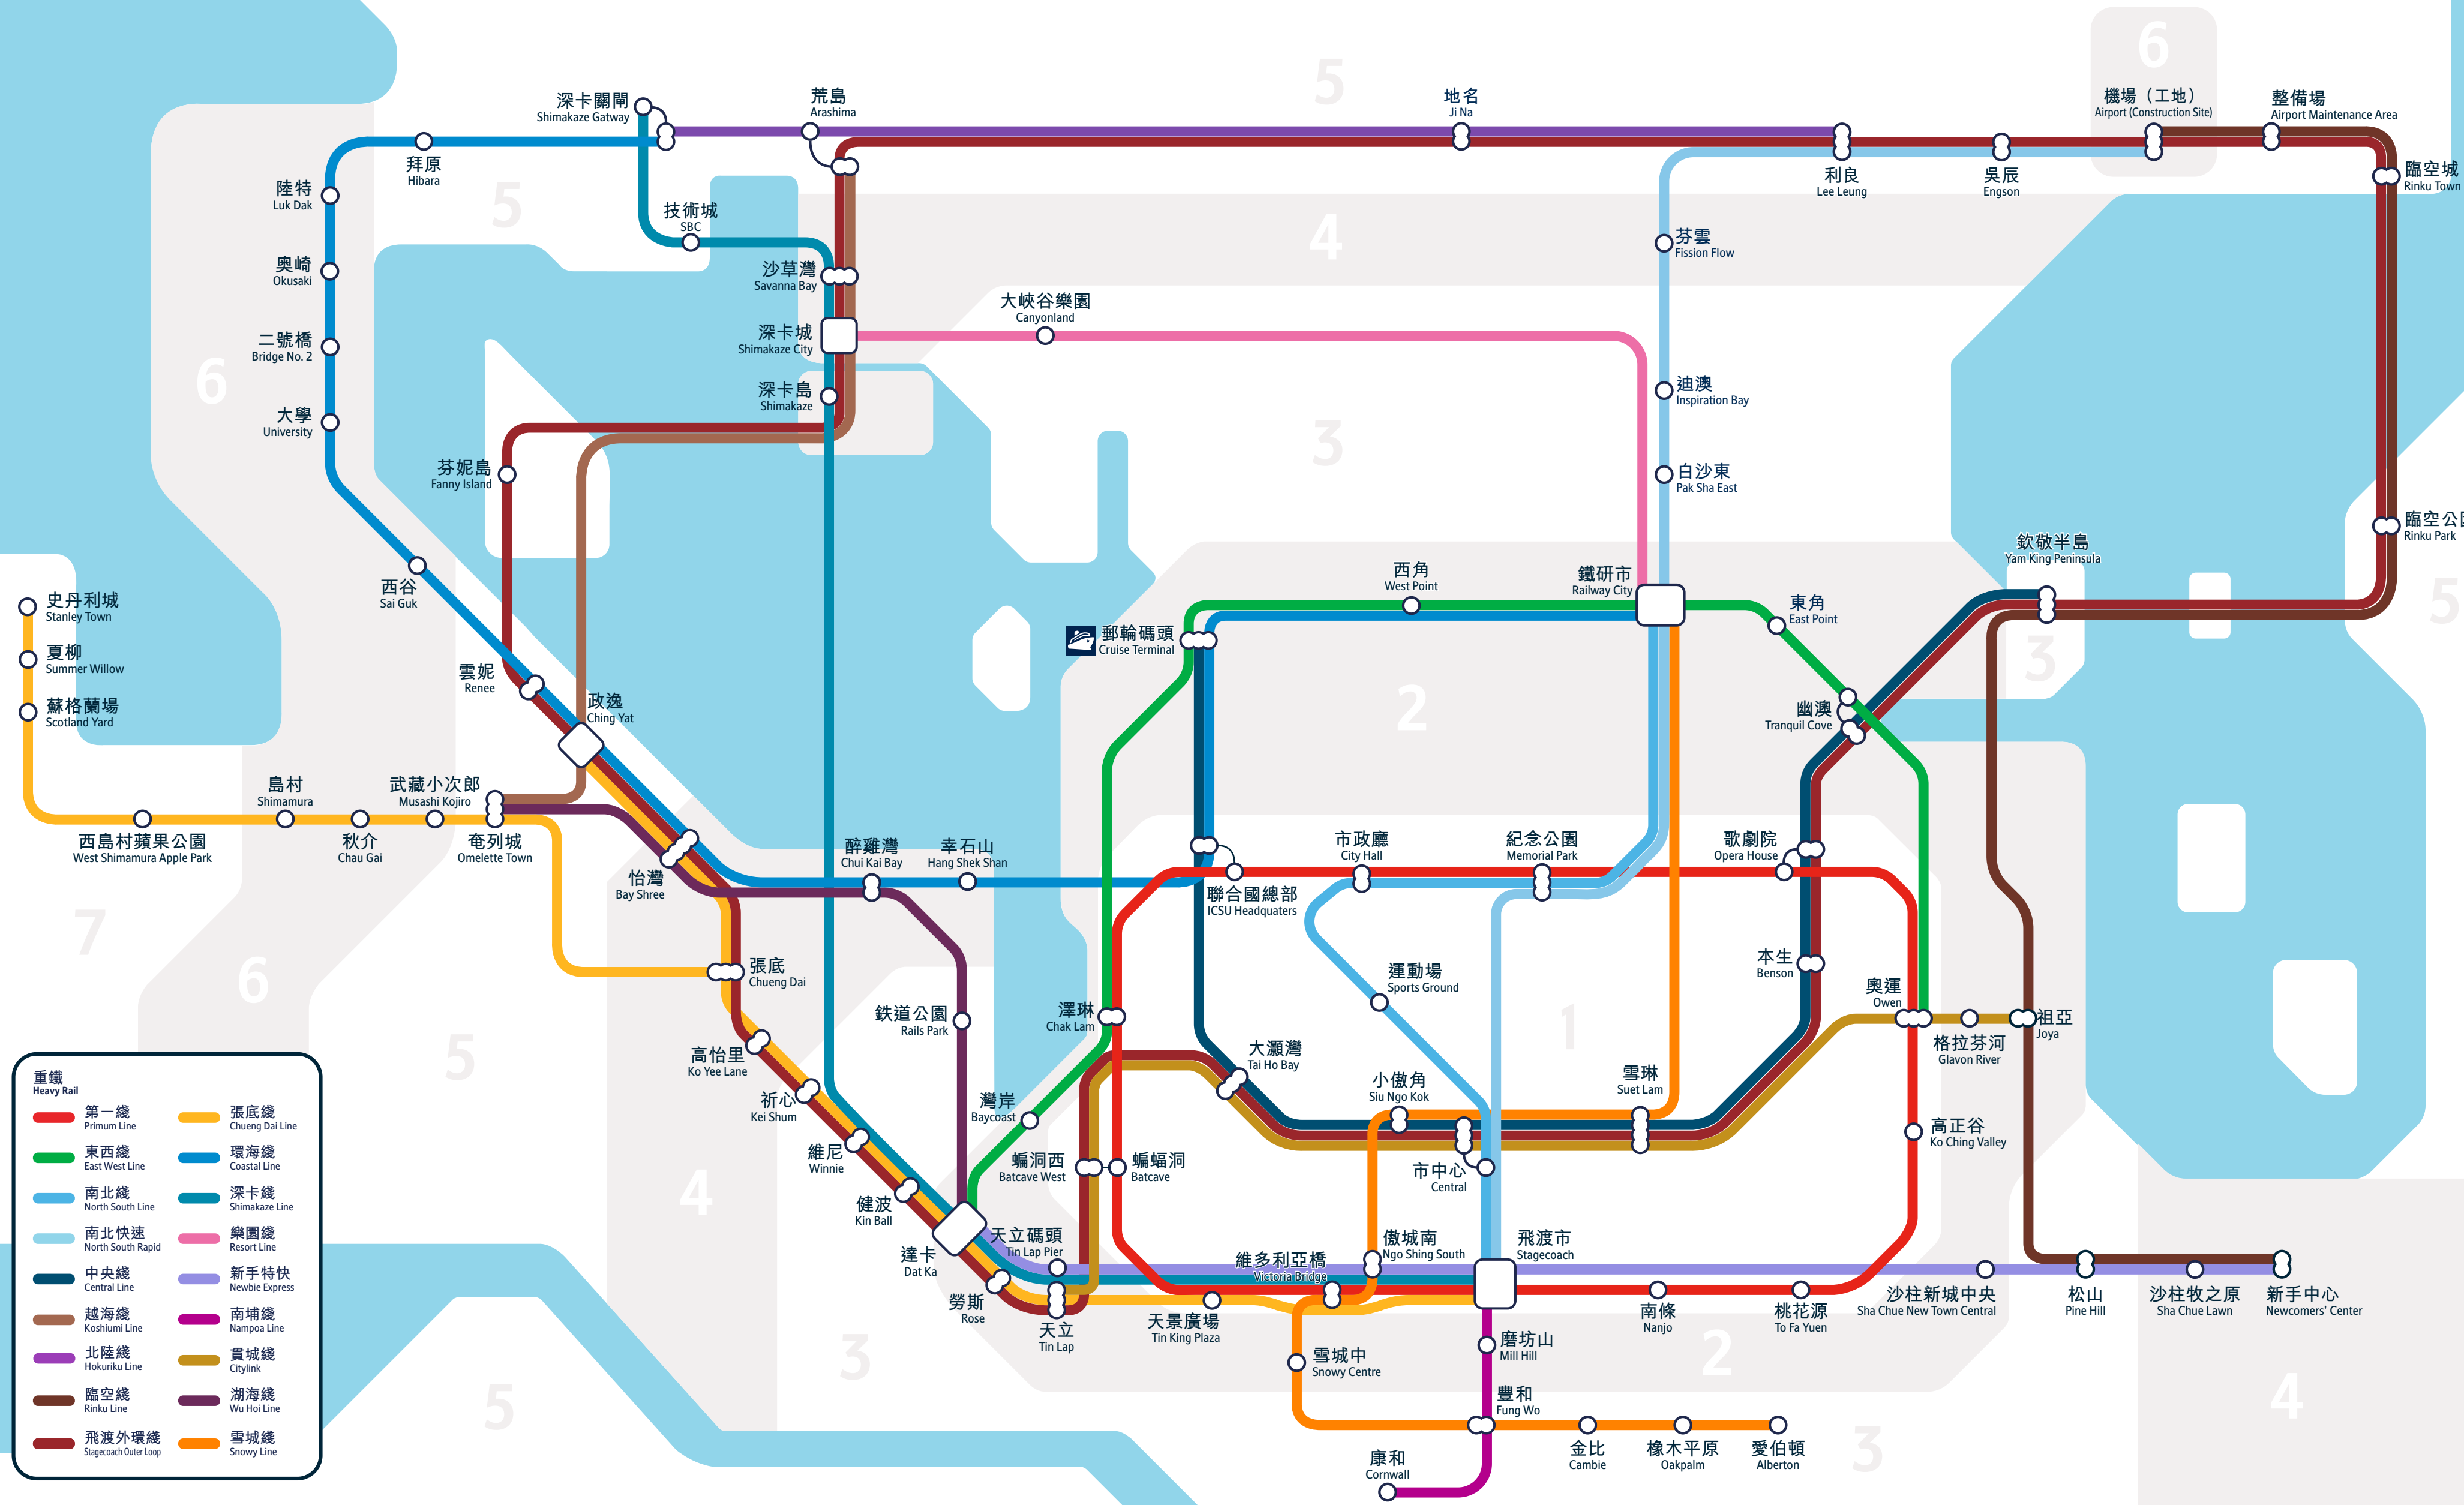

# 飛渡市鐵路路綫圖 City of Stagecoach Railway Map

重鐵 Heavy Rail	
<span style="color: red;">—</span> 第一綫 Primus Line	<span style="color: orange;">—</span> 張底綫 Chueng Dai Line
<span style="color: green;">—</span> 東西綫 East West Line	<span style="color: blue;">—</span> 環海綫 Coastal Line
<span style="color: lightblue;">—</span> 南北綫 North South Line	<span style="color: teal;">—</span> 深卡綫 Shimakaze Line
<span style="color: cyan;">—</span> 南北快速 North South Rapid	<span style="color: pink;">—</span> 樂園綫 Resort Line
<span style="color: darkblue;">—</span> 中央綫 Central Line	<span style="color: purple;">—</span> 新手特快 Newbie Express
<span style="color: brown;">—</span> 越海綫 Koshiumi Line	<span style="color: magenta;">—</span> 南埔綫 Nampo Line
<span style="color: purple;">—</span> 北陸綫 Hokuriku Line	<span style="color: gold;">—</span> 貫城綫 Citylink
<span style="color: darkred;">—</span> 臨空綫 Rinku Line	<span style="color: darkpurple;">—</span> 湖海綫 Wu Hoi Line
<span style="color: darkred;">—</span> 飛渡外環綫 Stagecoach Outer Loop	<span style="color: orange;">—</span> 雪城綫 Snowy Line